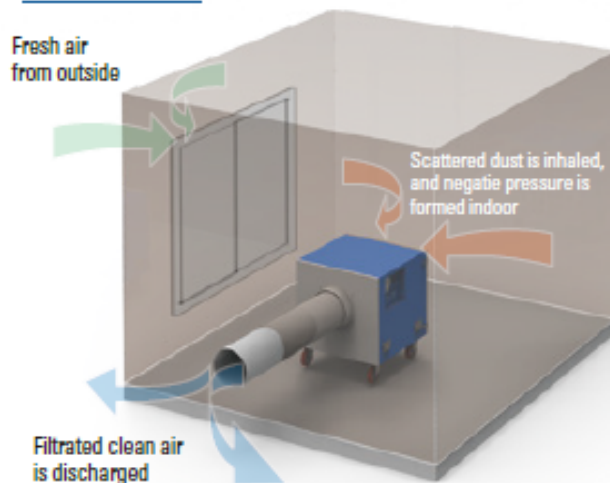

HEPA-2000

PORTABLE AIR SCRUBBER

Each AIRREX PORTABLE AIR SCRUBBER is equipped with a high-efficiency HEPA filter that removes 99.97% of all airborne particles.

AIRREX PORTABLE AIR SCRUBBER features 3-Stage filtration structure: A prefilter to capture larger particulates, a secondary filter to capture smaller particulates, and HEPA filter to capture microscopic particulates. They are utilized for cleaning the air of a variety of airborne contaminants. Applications Include : Construction sites, Hospitals, Universities, and Restoration applications.

Indoor Use

Outdoor Use

STRUCTURE & DESCRIPTION