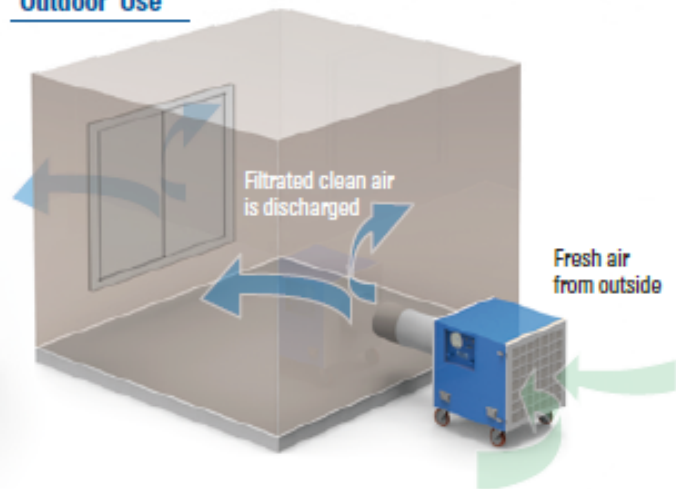

HEPA-2000

PORTABLE AIR SCRUBBER

Each AIRREX PORTABLE AIR SCRUBBER is equipped with a high-efficiency HEPA filter that removes 99.97% of all airborne particles.

AIRREX PORTABLE AIR SCRUBBER features 3-Stage filtration structure: A prefilter to capture larger particulates, a secondary filter to capture smaller particulates, and HEPA filter to capture microscopic particulates. They are utilized for cleaning the air of a variety of airborne contaminants. Applications Include : Construction sites, Hospitals, Universities, and Restoration applications.

Indoor Use

Outdoor Use

STRUCTURE & DESCRIPTION