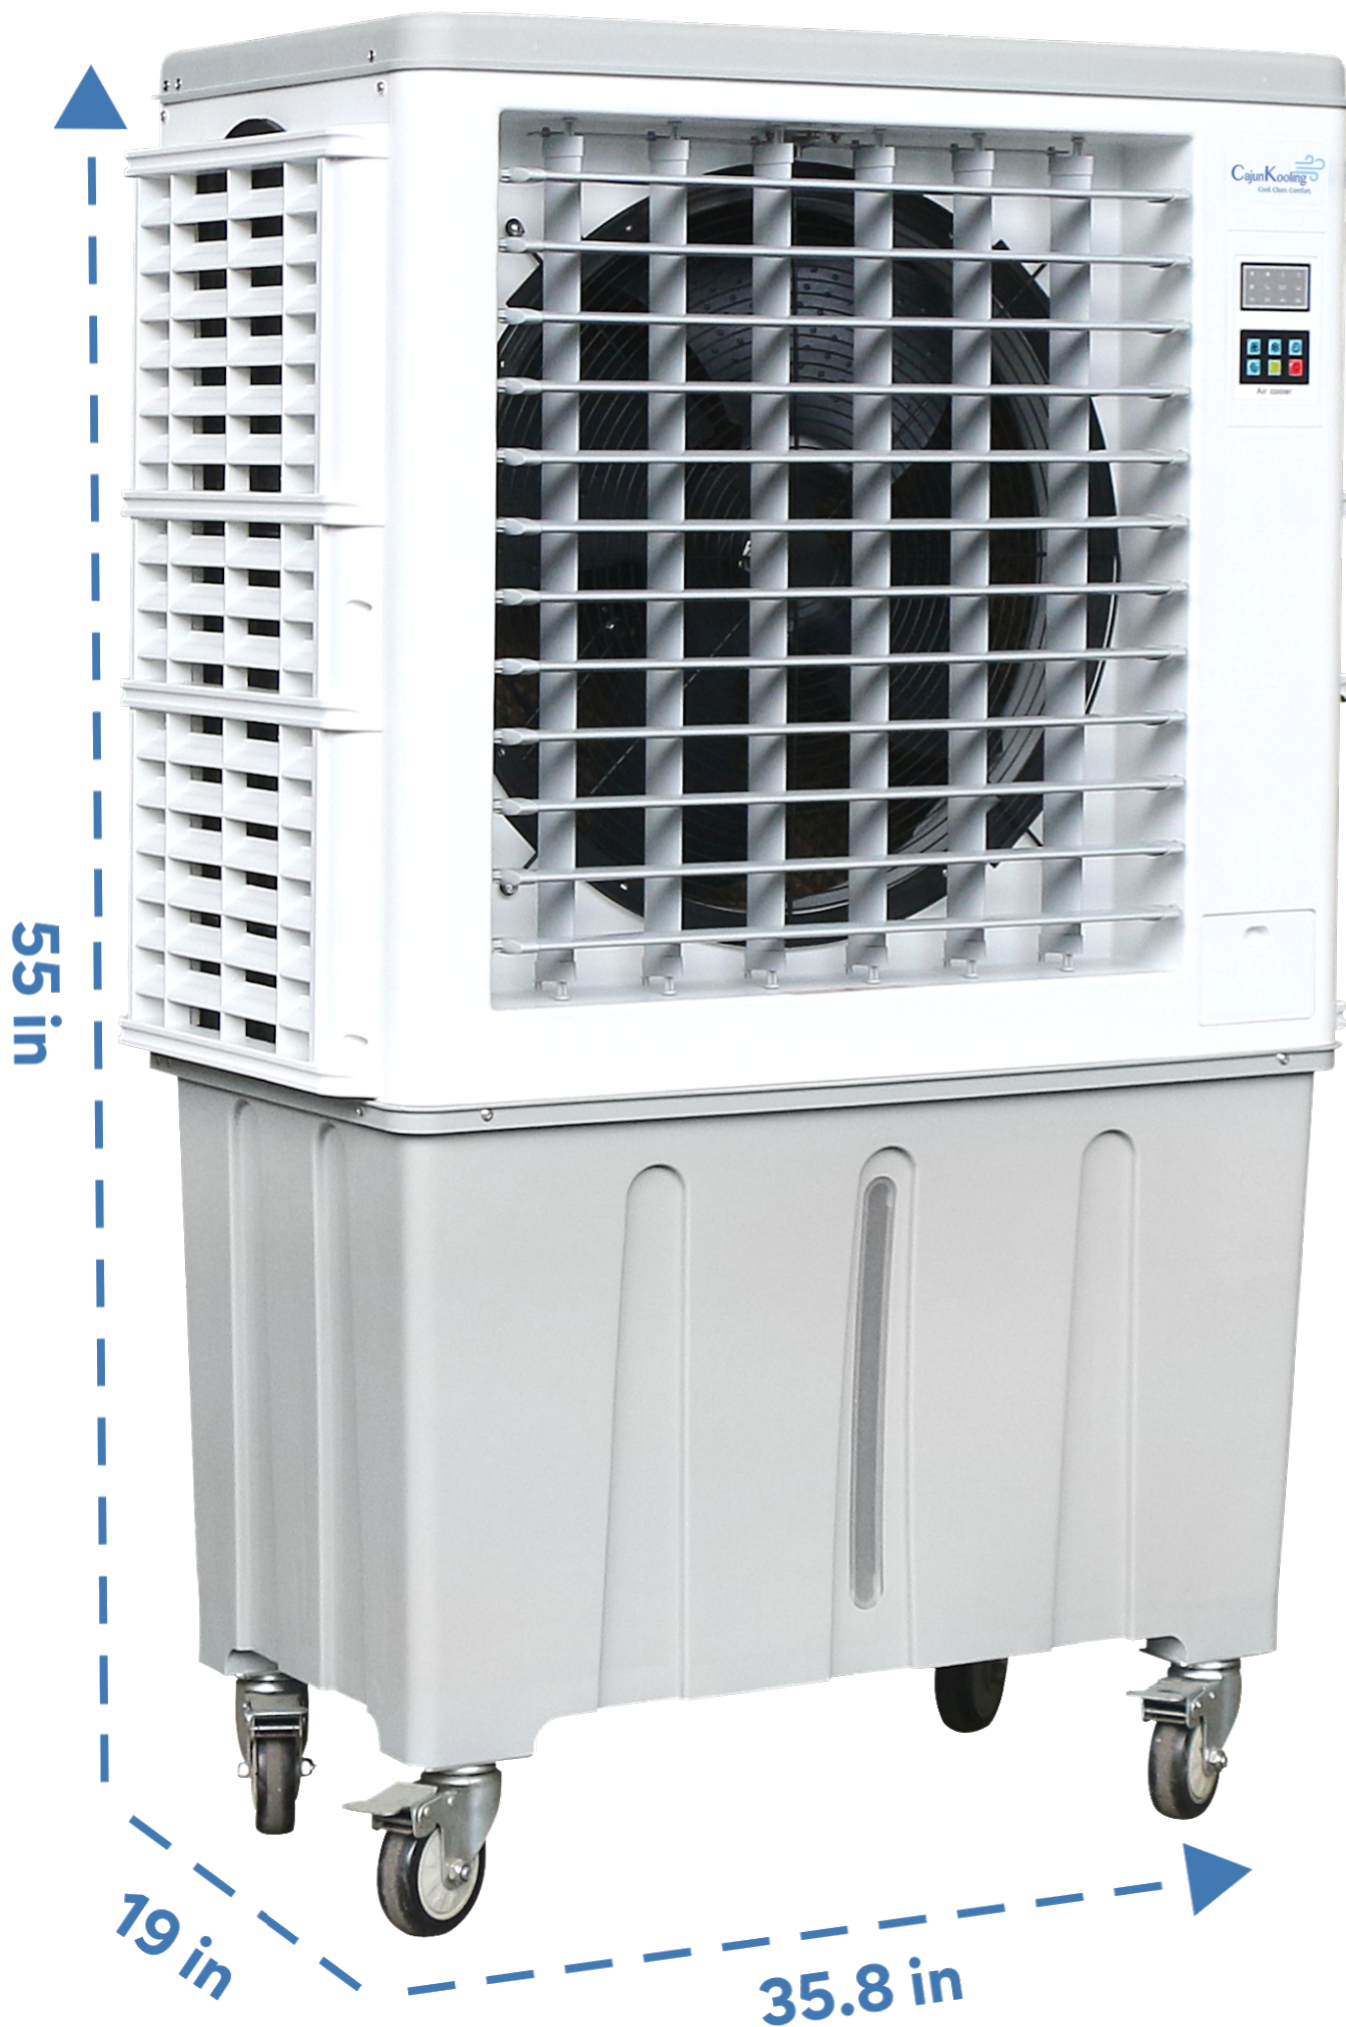

CajunKooling

Cool. Clean. Comfort.

CK4500-S

 **4500
CFM**

 **1200
sq. ft.**

 **32gl
Water
Tank**
No need to attach a hose!

 **3
Speeds**
with oscillation

 **Side
opening for
easy ice
access**
drops an additional 10-15°